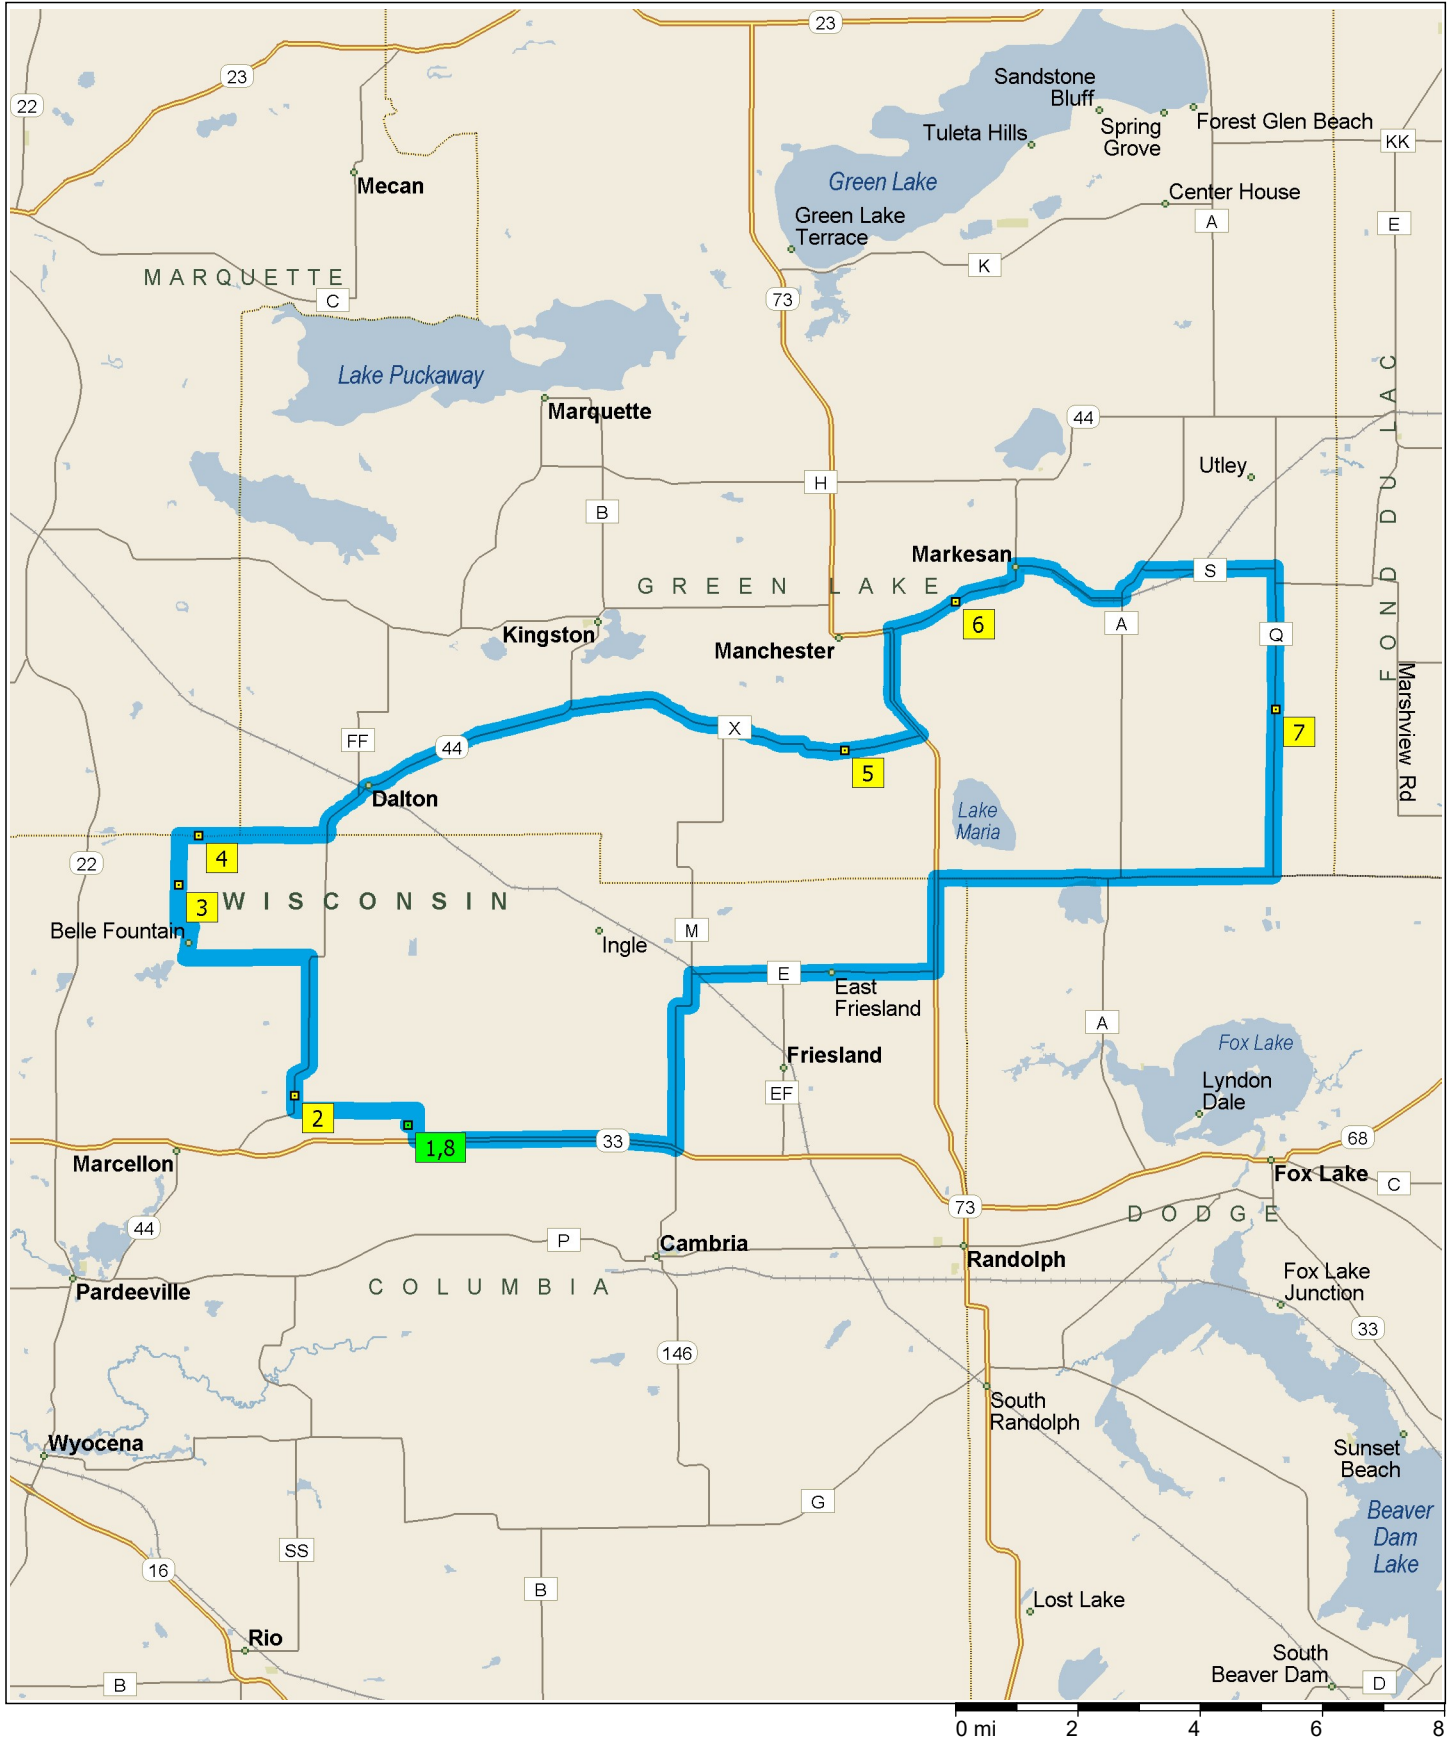

Amish

55.4 miles; 2 hours, 30 minutes